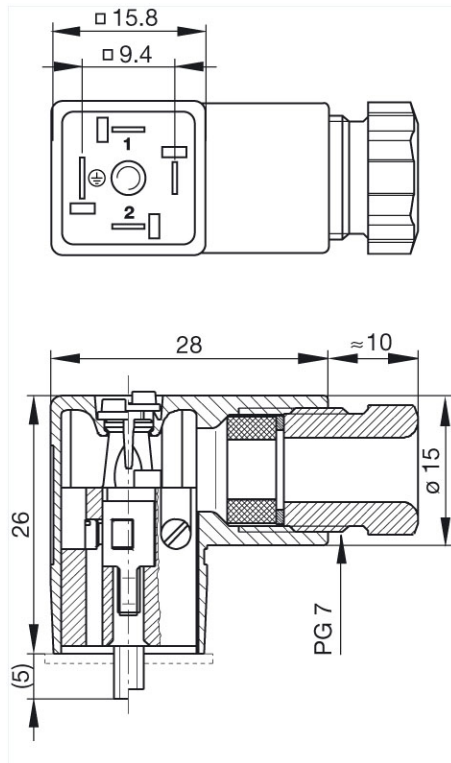

Picture
Drawing

Belden Deutschland GmbH
Im Gewerbepark 2
58579 Schalksmühle
Germany
Phone: +49 7127/14-1806
E-Mail: icos-sales@belden.com

The information published in the websites has been compiled as carefully as possible. It is subject to alteration without notice in technical as well as in price-related/commercial respect. The complete information and data were available on user documentation. Mandatory information can only be obtained by a concrete query.