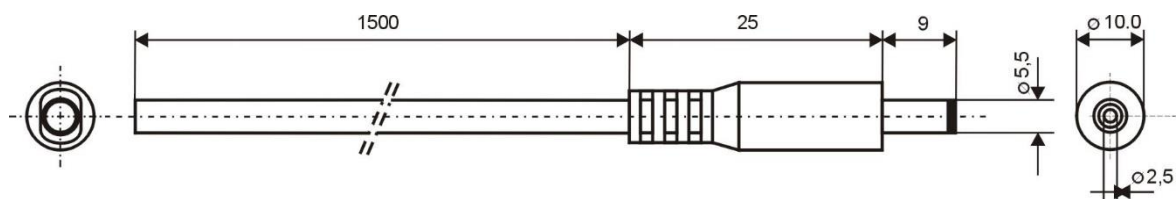

Made in Poland