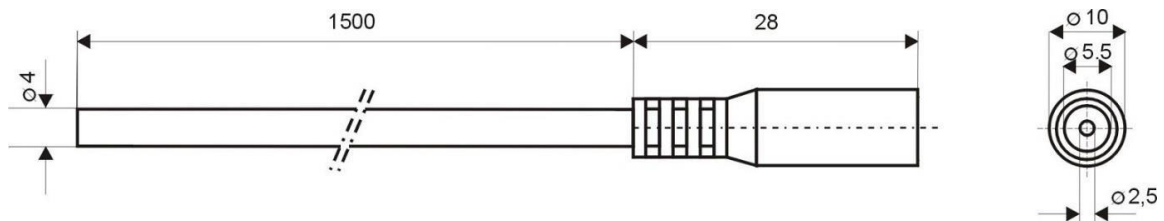

**Specification:**

Model	DC.CAB.2510.0150 WHITE
DC Socket	5,5x2,5mm
Recommended voltage	0 - 48V
Max Current	8A
Dielectric Strength	500 VDC
Operating temperature	-20°C to +70°C
Cord Length	1500mm
Cable Diameter	4mm
Wire Diameter	2x1mm <sup>2</sup>
ROHS	+