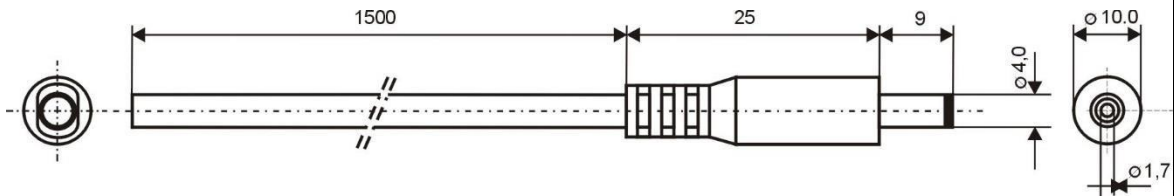

Specification:

Model	DC.CAB.1110.0150 WHITE
DC Plug	4,0x1,7mm
Recommended voltage	0 - 48V
Max Current	8A
Dielectric Strenght	500 VDC
Operating temperature	-20°C to +70°C
Cord Lenght	1500mm
Cable Diameter	4mm
Wire Diameter	2x1mm ²
ROHS	+